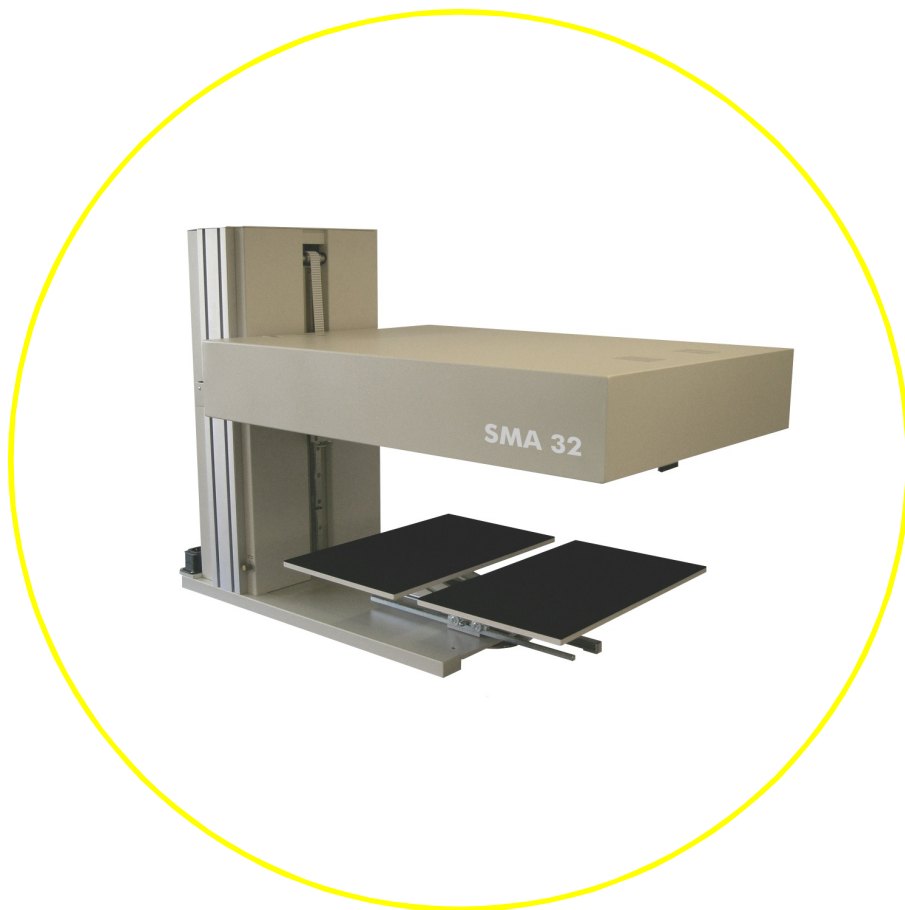

PRODUCT INFORMATION

SMA 32

Color Scanning for Books & Documents A3

TECHNICAL DATA SHEET

SMA 32

SMA 32 SCAN & COPY SYSTEM

The Scan & Copy System is based on SMA scanning technology. The device is extremely simple to use wherever digital replication of books and documents is required.

Digitizing Smaller Books and Documents is affordable

The SMA 32 is your cost effective solution if the requirement is to digitize books and documents of A3 size and smaller. It is the only product in this range which utilizes CCD line sensor technology and consequently delivers much better images as for example book scanners based on CCD camera technology. As an extra and unique benefit the SMA 32 comes with a rotatable book cradle. This allows you to even digitize A2 size books and documents by performing two separate scans. A very good solution if the majority of your originals are only A3 in size or smaller. No need to invest in a more expensive product.

Networking Made Easy

The SMA 32 is a network scanner. Communication with the PC takes place via network card.

User Friendly for the Operator

The SMA 32 can be operated in total daylight. No matter if you position the scanner next to a window or in a shady corner. In addition, the operator does not get irritated by illumination elements which are usually necessary with other scanners for books or large formats.

Furthermore, the SMA 32 is equipped with a book cradle as a standard feature. The operator can choose within seconds whether he wants to use the flat table or a state of the art book cradle.

A foot switch for easy operation is included as a standard feature. If you prefer to release the scan by a mouse click please ask for the optional hand switch.