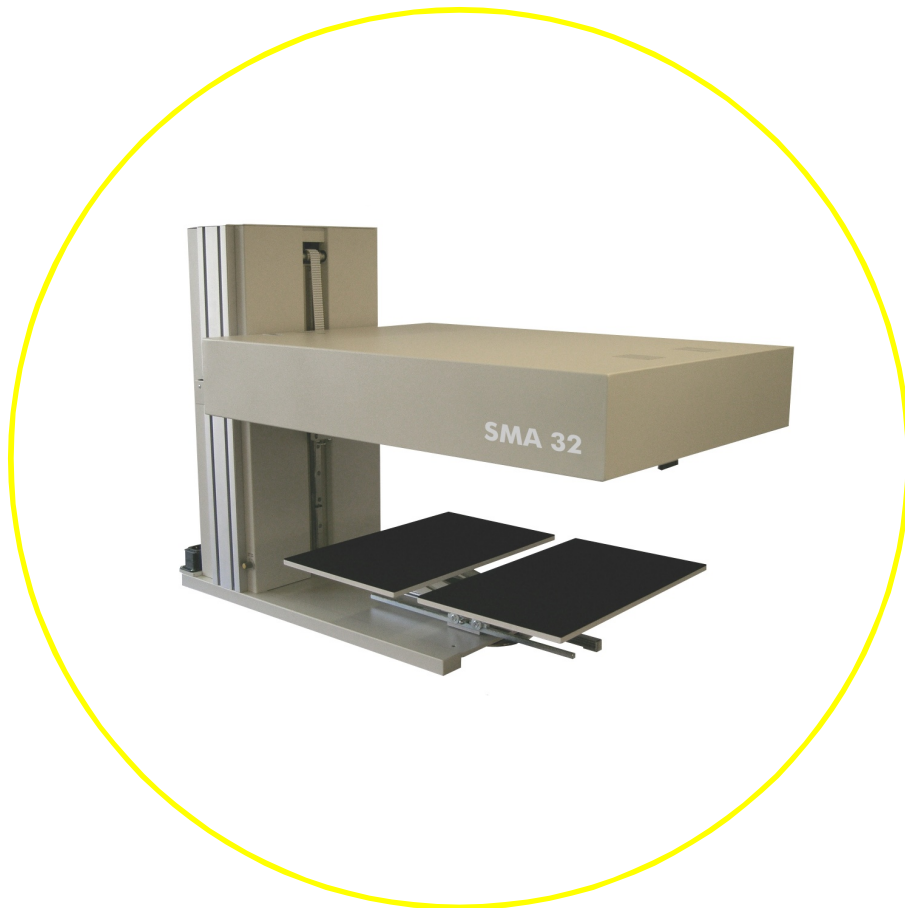

PRODUCT INFORMATION

SMA 32

Color Scanning for Books & Documents A3

TECHNICAL DATA SHEET

SMA 32

SMA 32 SCAN & COPY SYSTEM

The Scan & Copy System is based on SMA scanning technology. The device is extremely simple to use wherever digital replication of books and documents is required.

Digitizing Smaller Books and Documents is affordable

The SMA 32 is your cost effective solution if the requirement is to digitize books and documents of A3 size and smaller. It is the only product in this range which utilizes CCD line sensor technology and consequently delivers much better images as for example book scanners based on CCD camera technology. As an extra and unique benefit the SMA 32 comes with a rotatable book cradle. This allows you to even digitize A2 size books and documents by performing two separate scans. A very good solution if the majority of your originals are only A3 in size or smaller. No need to invest in a more expensive product.

Networking Made Easy

The SMA 32 is a network scanner. Communication with the PC takes place via network card.

User Friendly for the Operator

The SMA 32 can be operated in total daylight. No matter if you position the scanner next to a window or in a shady corner. In addition, the operator does not get irritated by illumination elements which are usually necessary with other scanners for books or large formats.

Furthermore, the SMA 32 is equipped with a book cradle as a standard feature. The operator can choose within seconds whether he wants to use the flat table or a state of the art book cradle.

A foot switch for easy operation is included as a standard feature. If you prefer to release the scan by a mouse click please ask for the optional hand switch.