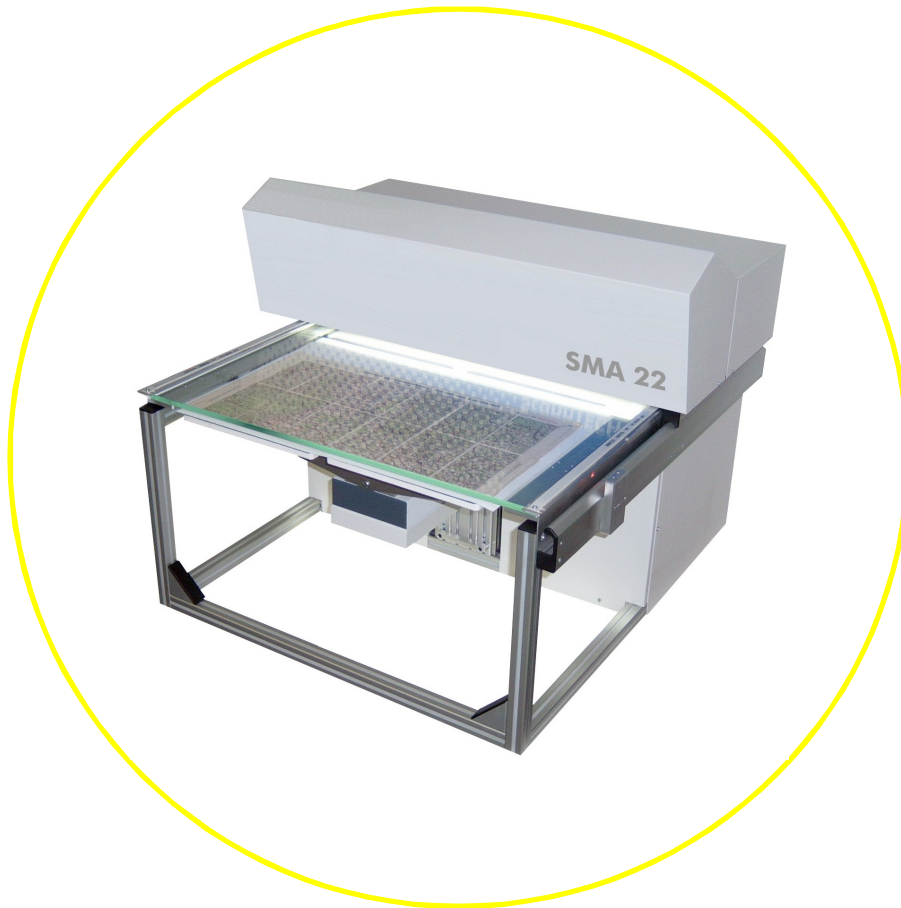

PRODUCT INFORMATION

SMA 22

Color Scanning for Books & Documents With & Without Glass Plate A2

TECHNICAL DATA SHEET

SMA 22

SMA 22 SCAN & COPY SYSTEM

The SMA 22 is a versatile scanner for books, newspapers, photographs, maps, architectural drawings and other documents up to A2.

Operation Independent from Ambient Light

A special cold-light illuminator without any ultraviolet and infrared radiation guarantees harmless and uniform illumination. As the illuminator is located inside the scan head and is simply moved across the original it doesn't matter where the scanner is being placed. Bright sunlight or intensive ceiling light does not interfere in the scanning process. Further there is no external light source irritating the operator.

Please note that ambient light is way more harmful to the original than the illuminator utilized in the SMA 22!

High Quality Color Scanning Technology

The SMA 22 is equipped with a unique scan engine. It provides high quality images based on state of the art technology. Bitonal, grey scale or color images can be produced with an optical resolution of 400 dpi. A 600 dpi scan optic is optional available.

Networking Made Easy

The SMA 22 is a network scanner. Communication with the PC takes place via network card.

Versatile, Versatile, Versatile...

The SMA 22 is equipped with a book cradle as a standard feature. The operator can choose within seconds whether he wants to use the flat table or the state of the art book cradle. Further a special book cradle for books that cannot be opened entirely can be attached just like this.